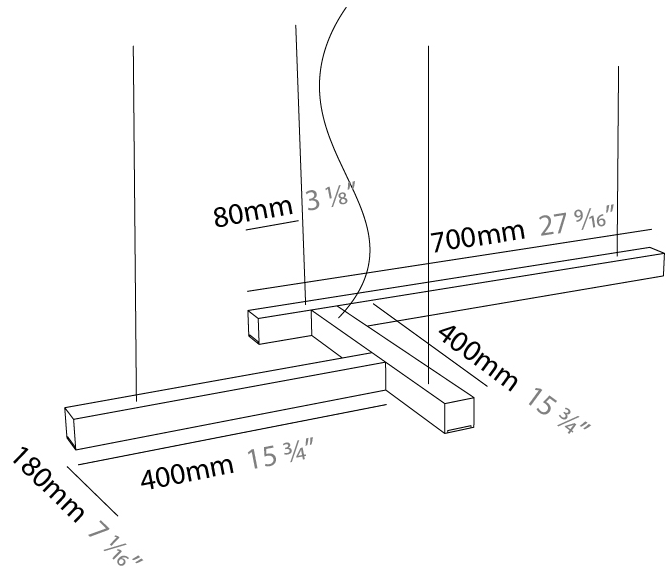

PROJECT	
TYPE	
SPECIFIER	
QUANTITY	
DATE	

SHAPE 4 SUSPENSION

D71002-

base number   Color   Finish
Temperature   Options

1. To build a product code in our configurator select the specify button on the base model # product page
2. To build a manual product code on this datasheet choose from the options listed below in blue font and add the suffix to the base model #

GENERAL

Series: LED40 Modular
Subseries: Shape 4
Brand: Tunto
Division: Design
Mounting Type: Suspension
Mounting Location: Ceiling
Subcategory: Modular

PHYSICAL

Shape: Abstract
Length (mm): 700
Length (in): 27 ⁹/₁₆"
Width (mm): 400
Width (in): 15 ³/₄"
Height (mm): 40
Height (in): 1 ⁹/₁₆"
Max. Overall Height (mm): 2000
Max. Overall Height (in): 78 ³/₄"
Extension (mm): 80
Extension (in): 3 ¹/₈"
Light Distribution: Direct
Diffuser: Opal
Fixture Finish: WAL / ASH / OAK / BLK / WHI
Fixture Material: Wood

ELECTRICAL

Lamp Type: LED
Input Wattage (W): 30
Total Output Wattage (W): 25.26
Dimming: Tri-Mode (Non-Dimming and Phase Dimming (120Vac only) and 0-10V Dimming)
Driver Included: Yes
Driver Location: Integrated
Driver Type: Constant Current - Universal
Driver Class: Class 2
Input Voltage (V): 120 - 277
Constant Current (MA): 700

LED

Color Temperature (°K): 2700 / 3000 / 4000
Max. Delivered Lumen (lm): 1300
CRI: >93 CRI
Lamp Life (hrs): 50000

OPTICAL

RATINGS AND CERTIFICATIONS

Certified By: Certified for North American Standards
IP rating: IP20