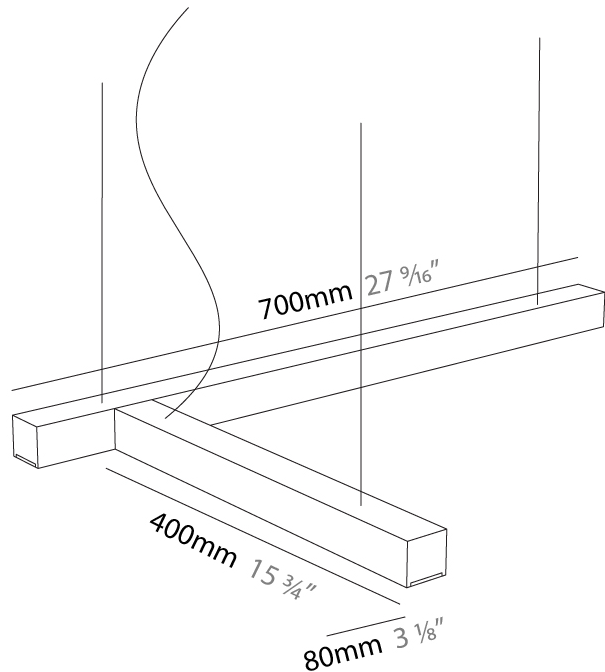

L-SHAPE SUSPENSION

D71001- -

base number
Color   Temperature   Finish   Options

1. To build a product code in our configurator select the specify button on the base model # product page
2. To build a manual product code on this datasheet choose from the options listed below in blue font and add the suffix to the base model #

GENERAL

Series: LED40 Modular
Subseries: L-Shape
Brand: Tunto
Division: Design
Mounting Type: Suspension
Mounting Location: Ceiling
Subcategory: Modular

PHYSICAL

Shape: Rectangle
Length (mm): 700
Length (in): 27 ⁹/₁₆"
Width (mm): 400
Width (in): 15 ³/₄"
Height (mm): 40
Height (in): 1 ⁹/₁₆"
Max. Overall Height (mm): 2040
Max. Overall Height (in): 80 ⁵/₁₆"
Extension (mm): 80
Extension (in): 3 ¹/₈"
Light Distribution: Direct
Diffuser: Opal;
Fixture Finish: [WAL](#) / [ASH](#) / [OAK](#) / [BLK](#) / [WHI](#)
Fixture Material: Wood

ELECTRICAL

Lamp Type: LED
Input Wattage (W): 23
Total Output Wattage (W): 19
Dimming: Tri-Mode (Non-Dimming and Phase Dimming (120Vac only) and 0-10V Dimming)
Driver Included: Yes
Driver Location: Integrated
Driver Type: Constant Current - Universal
Driver Class: Class 2
Input Voltage (V): 120 - 277
Constant Current (MA): 700

LED

Color Temperature (°K): [2700](#) / [3000](#) / [4000](#)
Max. Delivered Lumen (lm): 1000
CRI: >93 CRI
Lamp Life (hrs): 50000

OPTICAL

RATINGS AND CERTIFICATIONS

Certified By: Certified for North American Standards
IP rating: IP20