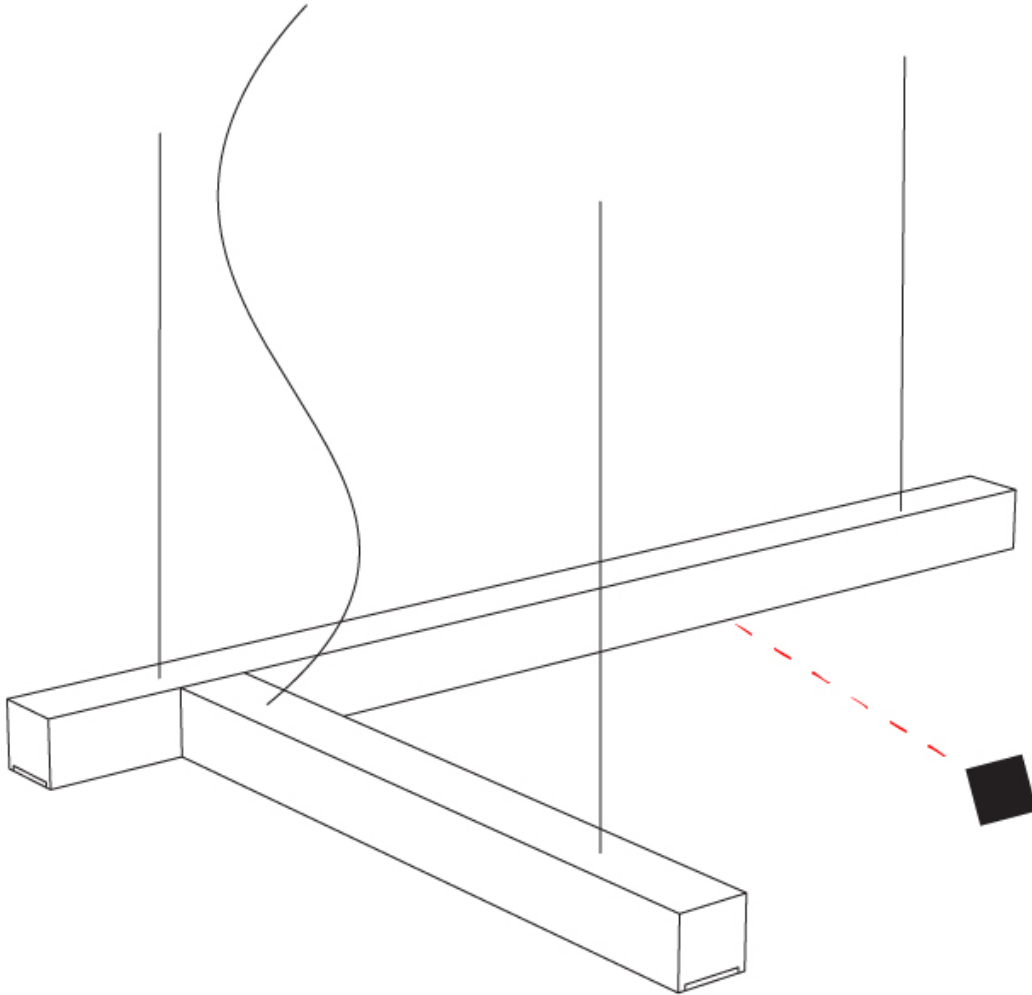

L-SHAPE SUSPENSION

D71001-

PROJECT _____

TYPE _____

SPECIFIER _____

QUANTITY _____

DATE _____