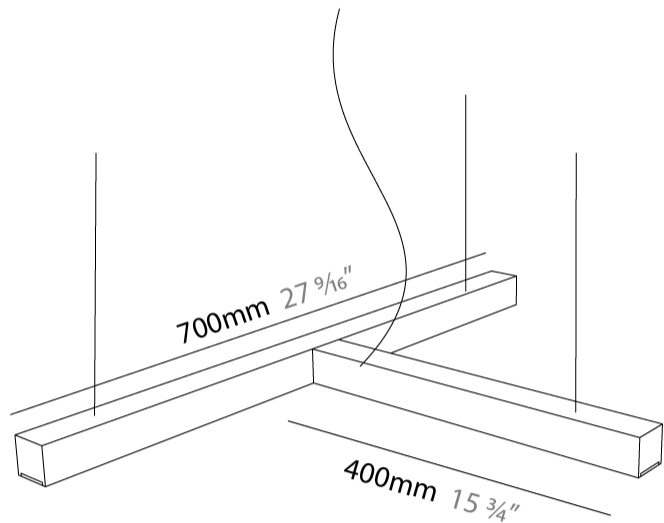

PROJECT	
TYPE	
SPECIFIER	
QUANTITY	
DATE	

T-SHAPE SUSPENSION

D71000-

base number
Color   Finish
Temperature   Options

1. To build a product code in our configurator select the specify button on the base model # product page
2. To build a manual product code on this datasheet choose from the options listed below in blue font and add the suffix to the base model #

GENERAL

Series: LED40 Modular
Subseries: T-Shape
Brand: Tunto
Division: Design
Mounting Type: Suspension
Mounting Location: Ceiling
Subcategory: Modular

PHYSICAL

Shape: Abstract
Length (mm): 700
Length (in): 27 ⁹/₁₆
Width (mm): 400
Width (in): 15 ³/₄
Height (mm): 40
Height (in): 1 ⁹/₁₆
Max. Overall Height (mm): 2040
Max. Overall Height (in): 80 ⁵/₁₆
Light Distribution: Direct
Diffuser: Opal
Fixture Finish: [WAL / ASH / OAK / BLK / WHI](#)
Fixture Material: Wood

ELECTRICAL

Lamp Type: LED
Input Wattage (W): 23
Total Output Wattage (W): 19
Dimming: Tri-Mode (Non-Dimming and Phase Dimming (120Vac only) and 0-10V Dimming)
Driver Included: Yes
Driver Location: Integrated
Driver Type: Constant Current - Universal
Driver Class: Class 2
Input Voltage (V): 120 - 277
Constant Current (MA): 700

LED

Color Temperature (°K): [2700 / 3000 / 4000](#)
Max. Delivered Lumen (lm): 1000
CRI: >93 CRI
Lamp Life (hrs): 50000

OPTICAL

RATINGS AND CERTIFICATIONS

Certified By: Certified for North American Standards
IP rating: IP20