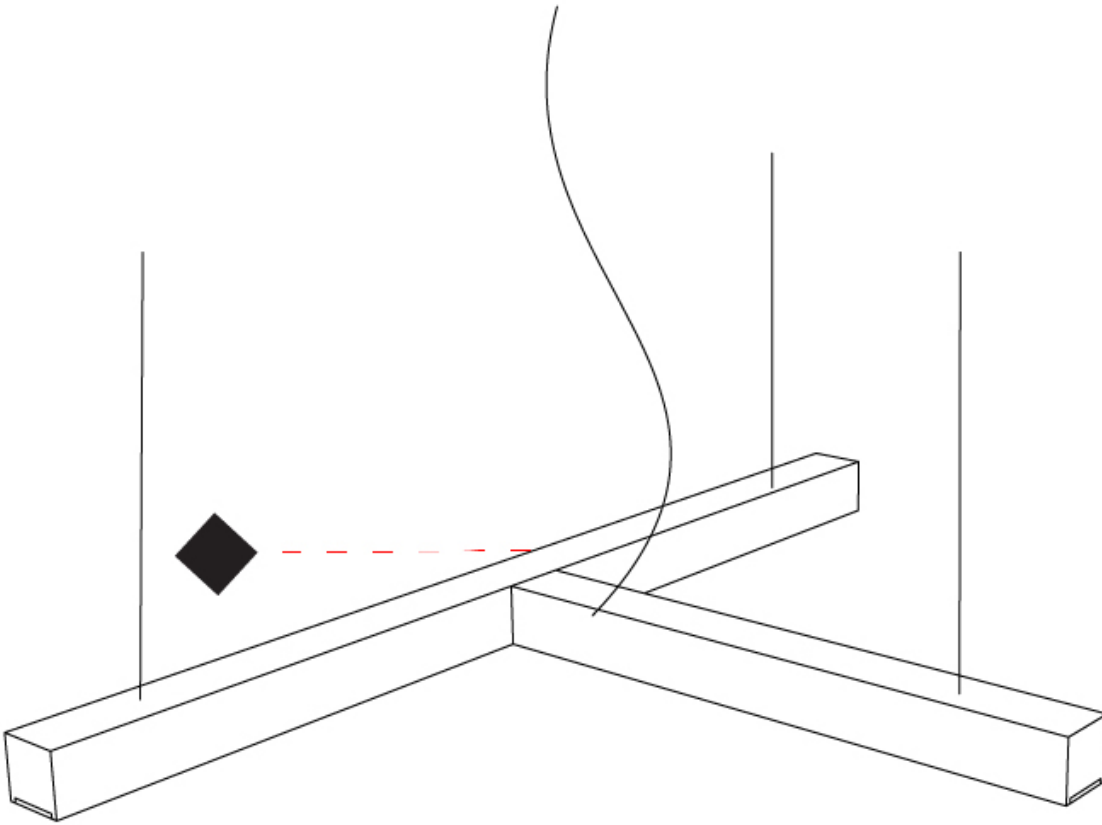

T-SHAPE SUSPENSION

D71000-

PROJECT	_____
TYPE	_____
SPECIFIER	_____
QUANTITY	_____
DATE	_____